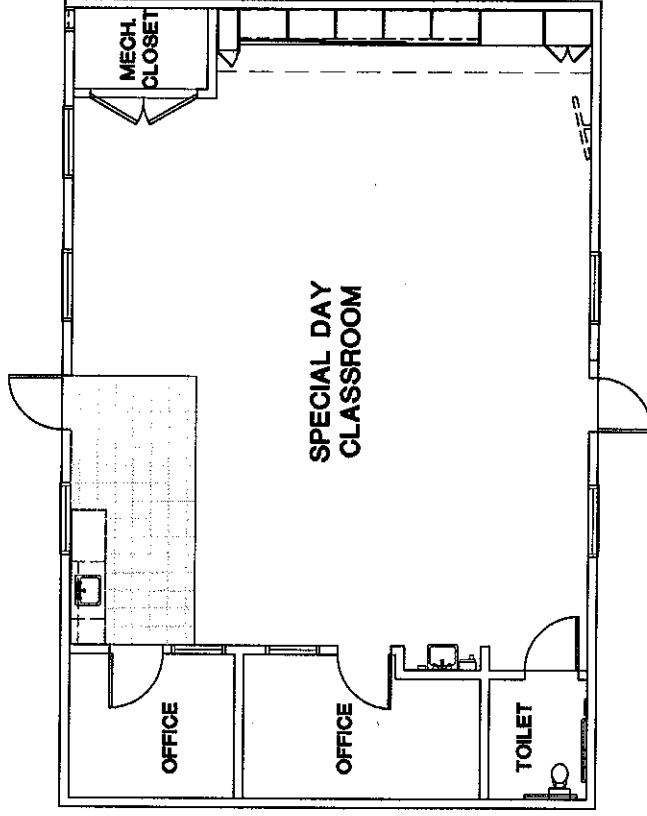

SITE PLAN

**NORTHSIDE ELEMENTARY SCHOOL
BLACK OAK MINE USD**

NEW KINDERGARTENS - 1350 SF EACH

**NORTHSIDE ELEMENTARY SCHOOL
BLACK OAK MINE USD**

NEW SPECIAL DAY CLASS - 1350 SF
NORTHSIDE ELEMENTARY SCHOOL
BLACK OAK MINE USD