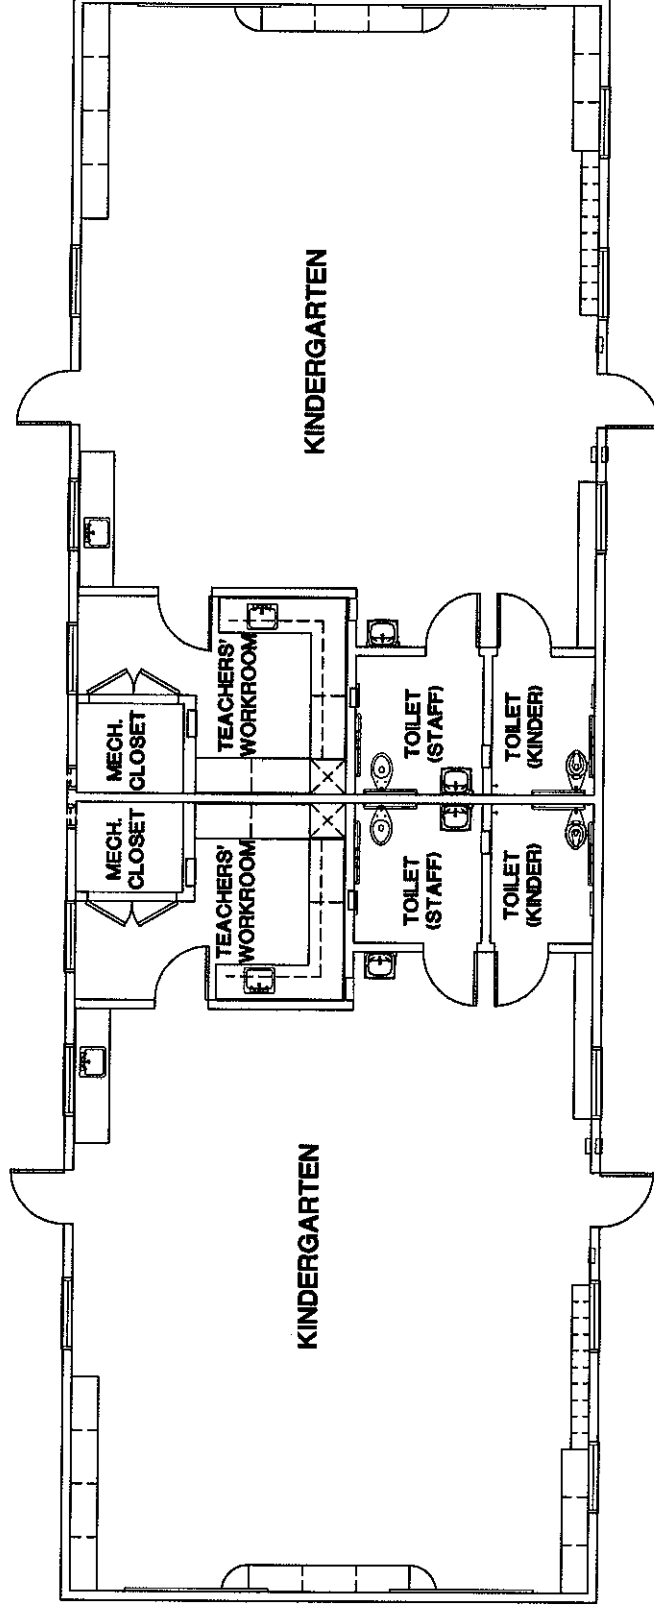

SITE PLAN

**NORTHSIDE ELEMENTARY SCHOOL
BLACK OAK MINE USD**

NEW KINDERGARTENS - 1350 SF EACH

**NORTHSIDE ELEMENTARY SCHOOL
BLACK OAK MINE USD**

NEW SPECIAL DAY CLASS - 1350 SF
NORTHSIDE ELEMENTARY SCHOOL
BLACK OAK MINE USD